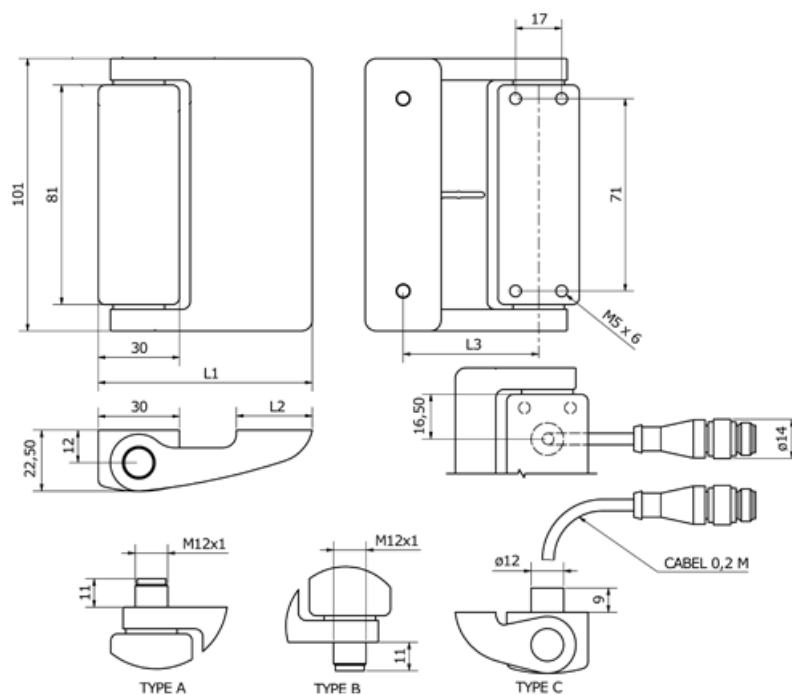

Article number: 201581047C

Description: E+G hinge with safety switch GN139.1-79-101-A
Zinc die casting, silver metallic coated/1.4305

Measures

L1 = 79

L2 = 30

L3 = 50